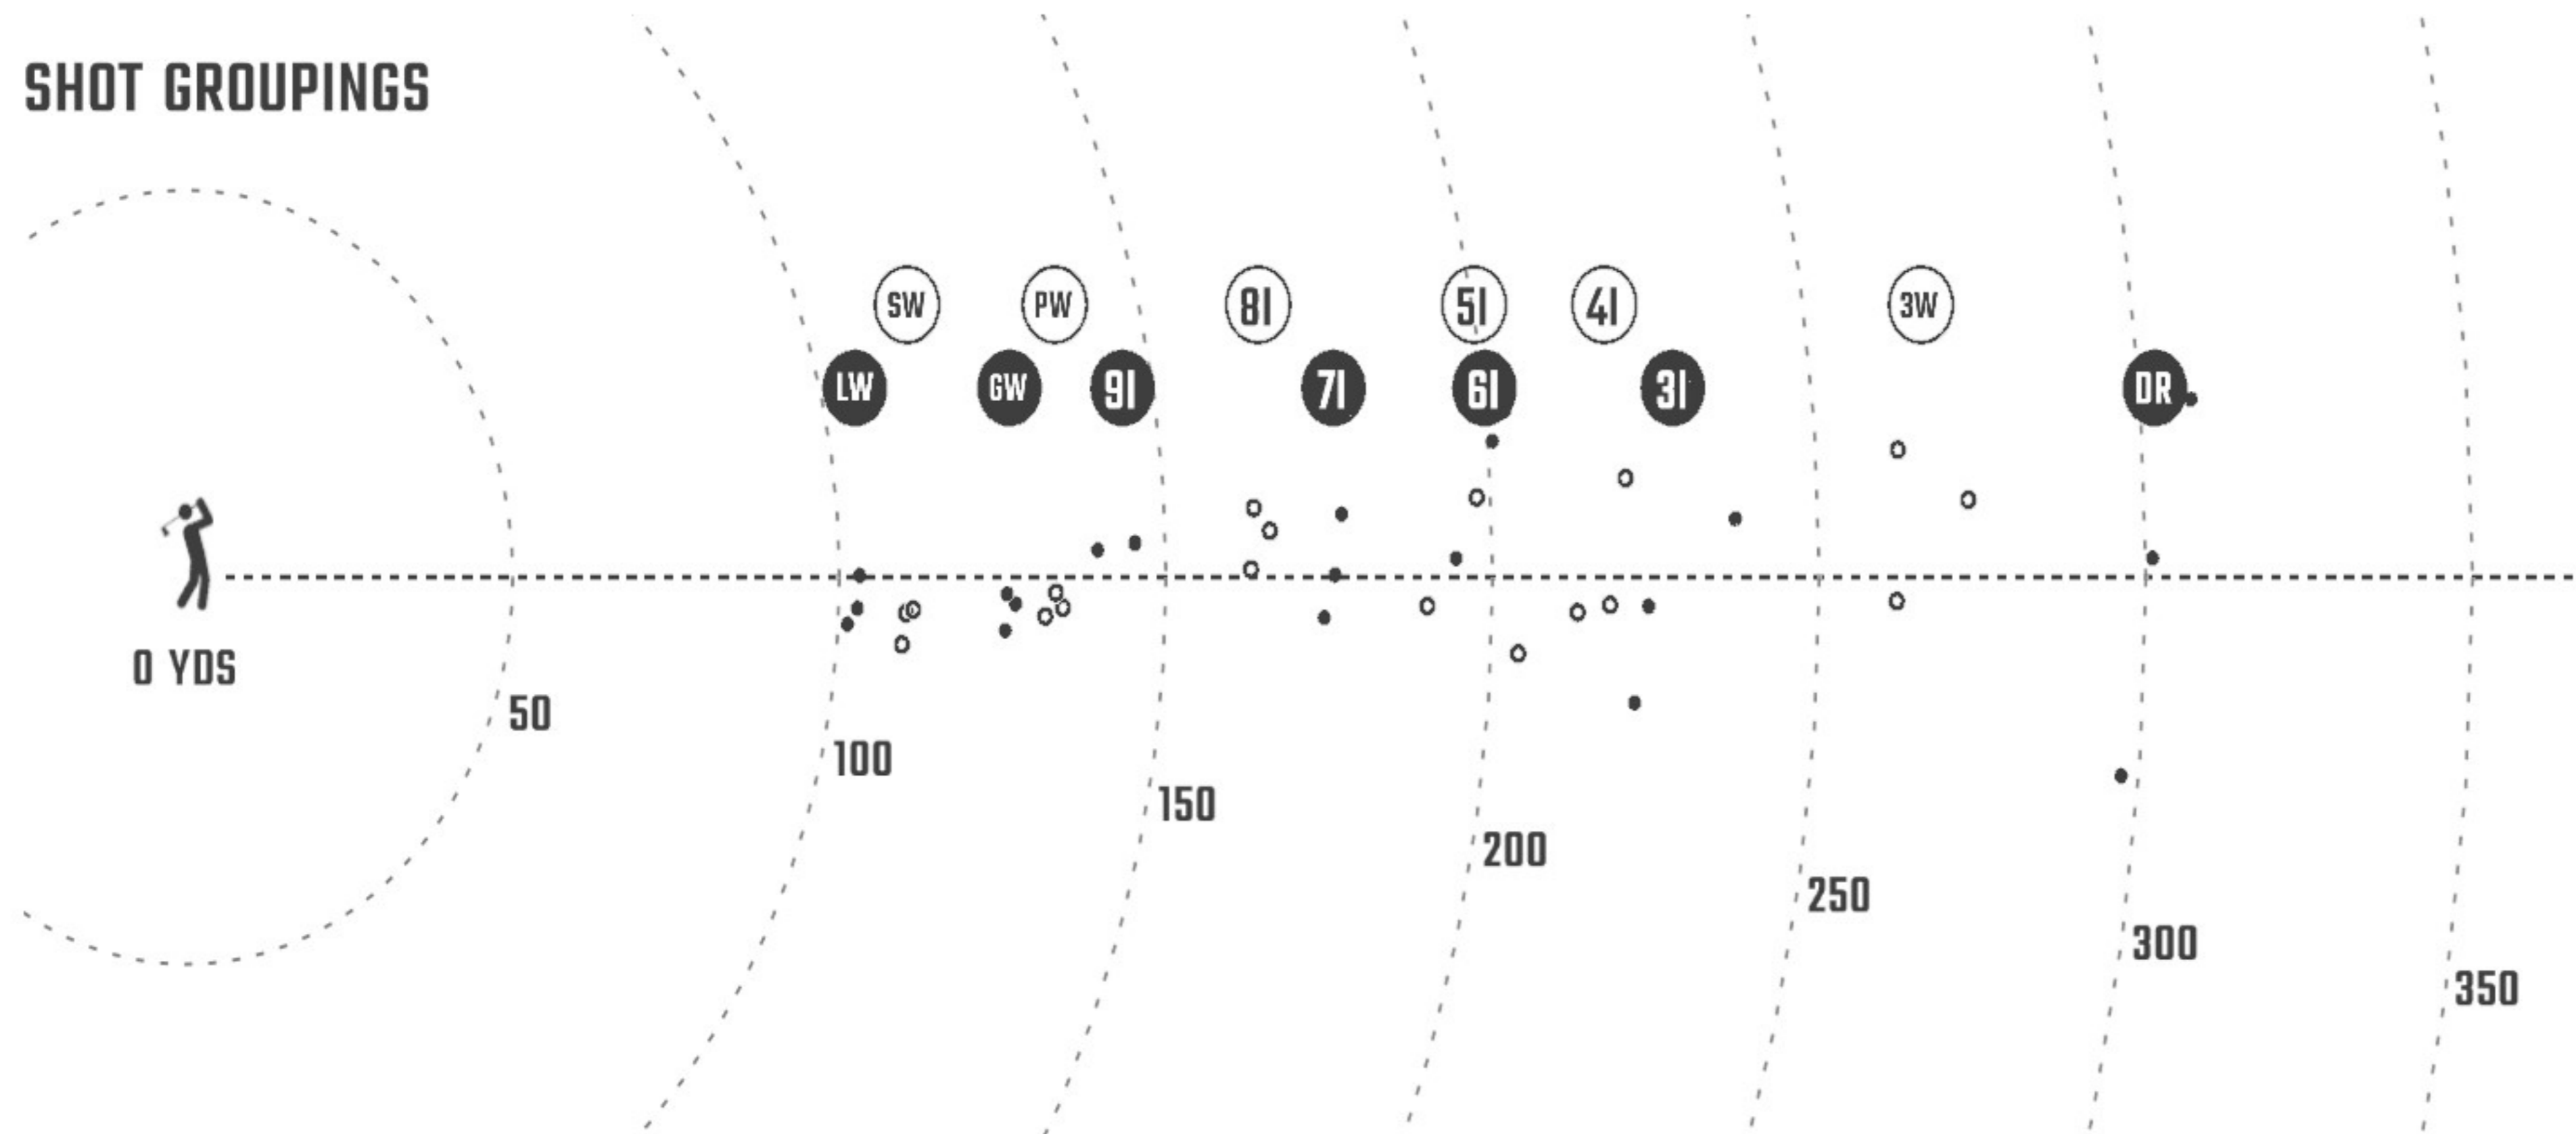

# KNOW YOUR NUMBERS - REPORT for PLAYER 1 - 1/28/2021

ROW 1	CLUBS TESTED	LW	SW	GW	PW	9I	8I	7I	5I	6I	4I	3I	SEE ROW 2 BELOW								
	AVG. CARRY (YDS)	102	110	126	132	143	164	175	197	198	217	227									
	GAPS (YDS)	← (7) →		← (15) →		← (6) →		← (10) →		← (20) →		← (11) →		← (21) →		← (1) →		← (18) →		← (10) →	
ROW 2	CLUBS TESTED	3I						3W						DR							
	AVG. CARRY (YDS)	227						265						301							
	GAPS (YDS)	← 10 →	← (37) →					← (35) →													

## SHOT GROUPINGS

## KNOW YOUR NUMBERS

CLUB	AVG CARRY
LW	102
SW	110
GW	126
PW	132
9I	143
8I	164
7I	175
5I	197
6I	198
4I	217
3I	227
3W	265
DR	301